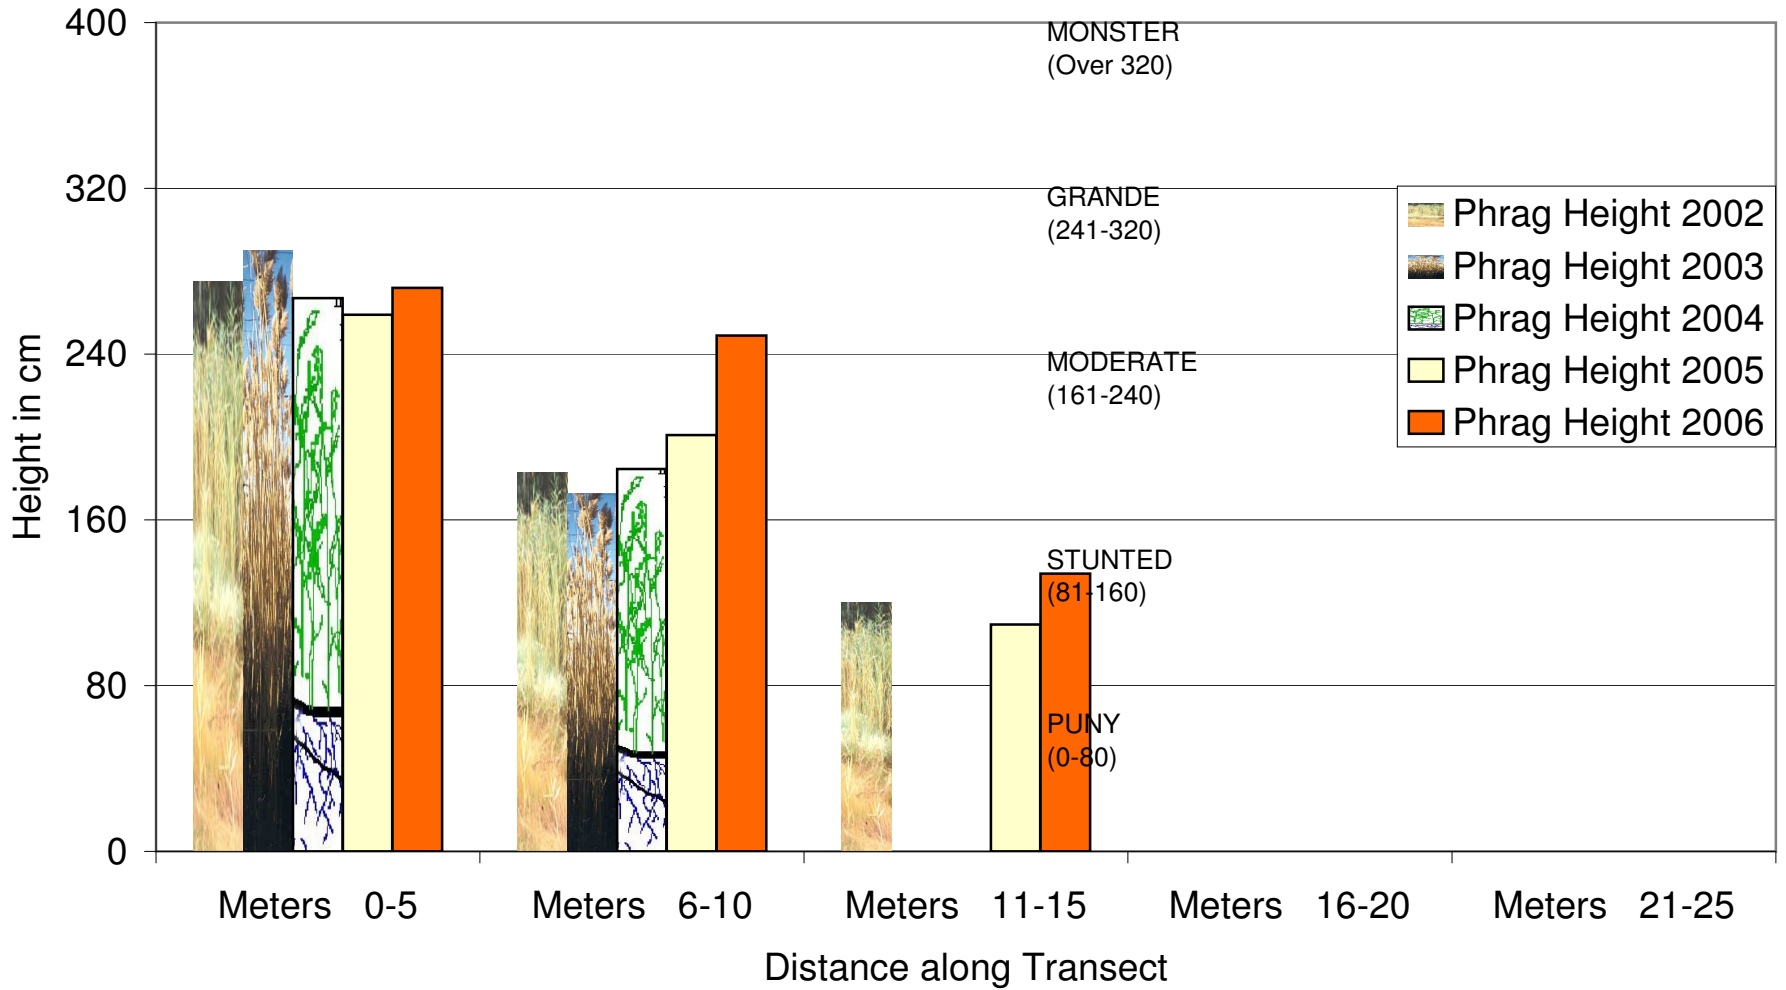

Average *Phragmites* Heights, Transect 1, Forest River, Salem, MA
2002-2006

Average *Phragmites* Heights, Transect 2, Forest River, Salem, MA
2002-2006

Average *Phragmites* Heights, Transect 3, Forest River, Salem, MA
2002-2006