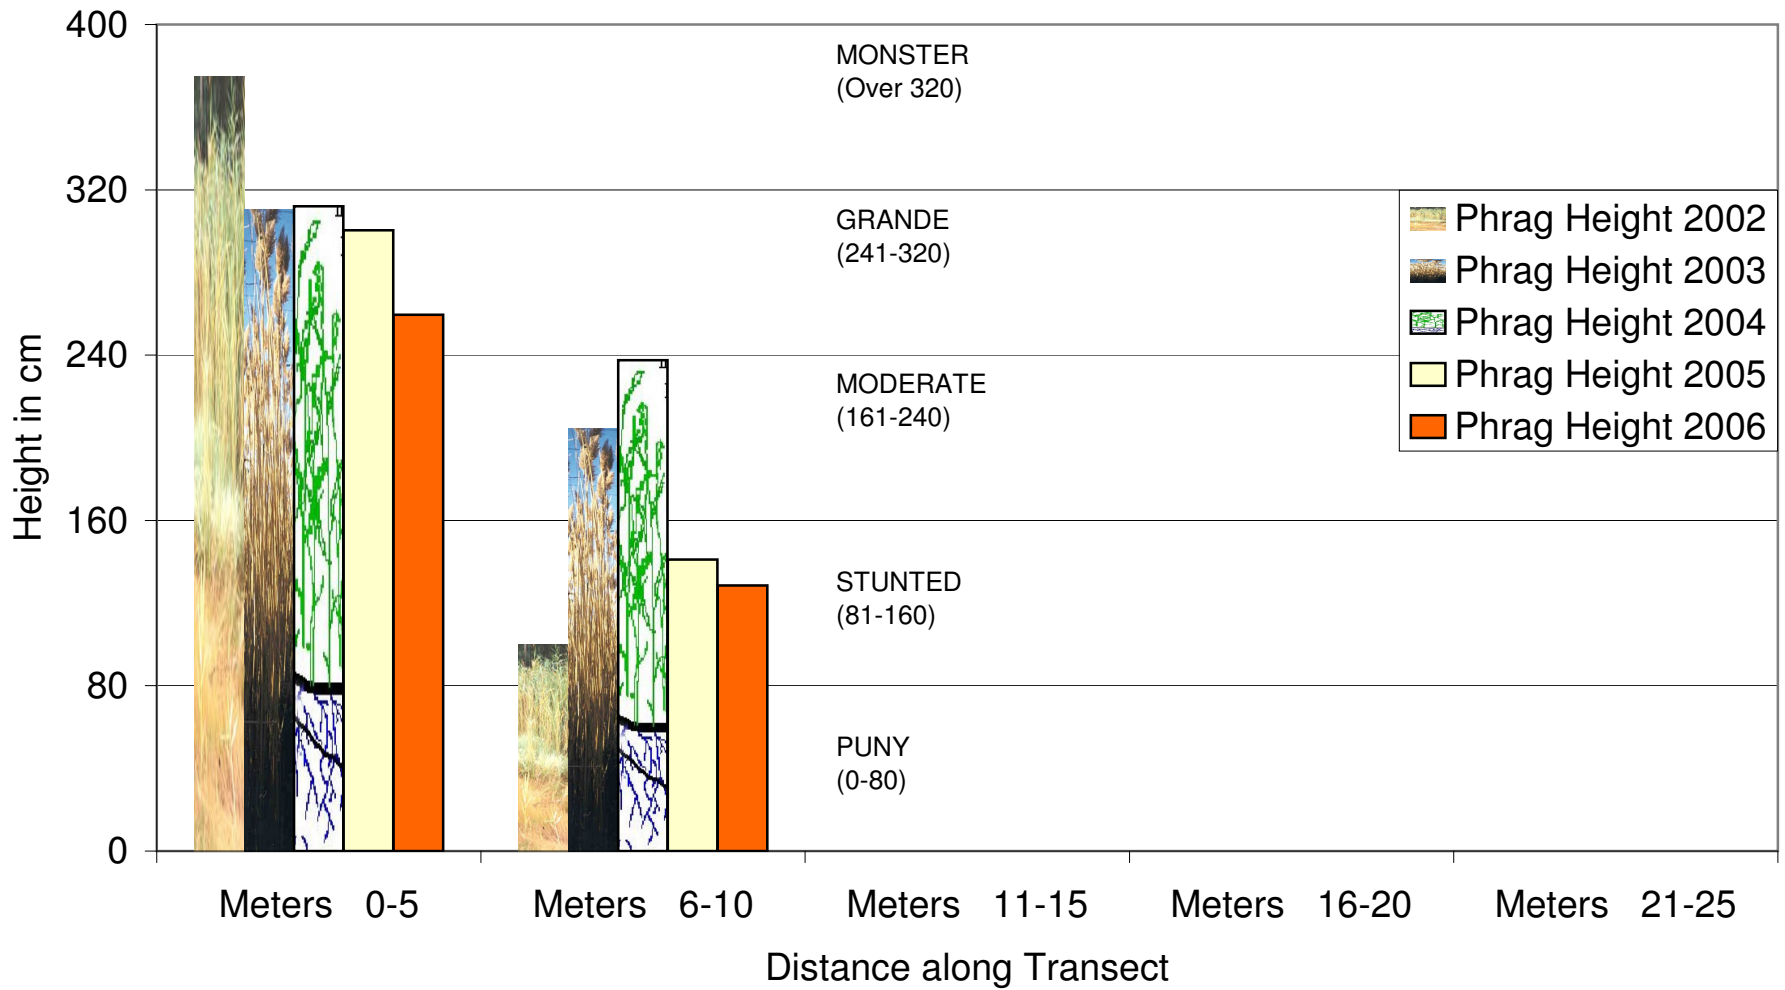

Average *Phragmites* Heights, Transect 1, Forest River, Salem, MA
2002-2006

Average *Phragmites* Heights, Transect 2, Forest River, Salem, MA
2002-2006

Average *Phragmites* Heights, Transect 3, Forest River, Salem, MA
2002-2006