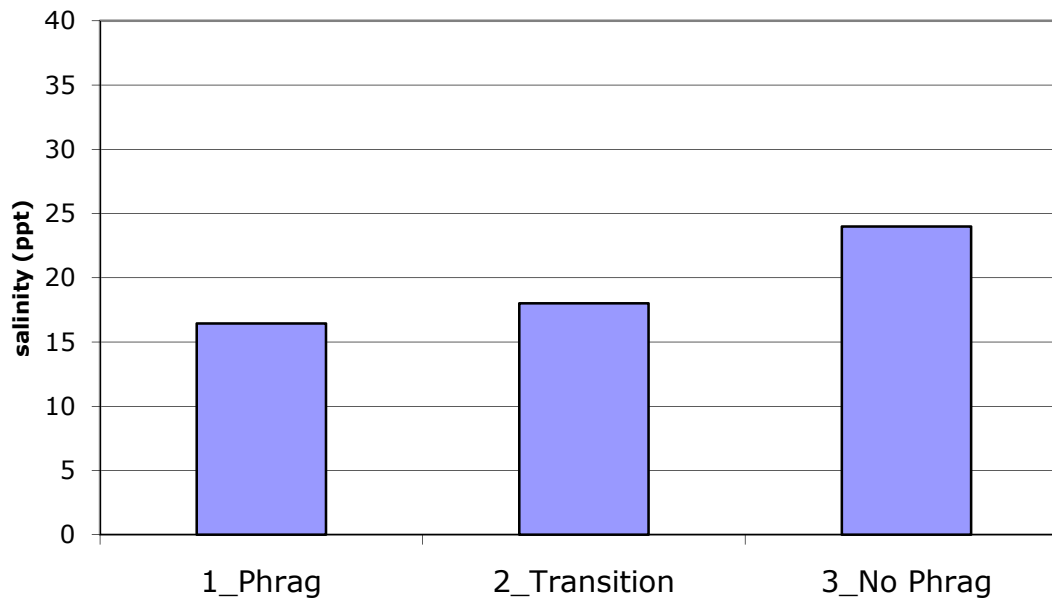

Salem Forest River 2003-2008 Average Salinity vs. Well Depth

Salem Forest River 2003-2008 Seasonal Average Salinity vs. Well Depth

Forest River, Salem, 2003-2008
Average salinity vs. depth and presence of Phragmites

Forest River, Salem, 2003-2008
Average salinity vs. presence of Phragmites

**Forest River, Salem, 2003-2008
Seasonal Average Salinity**