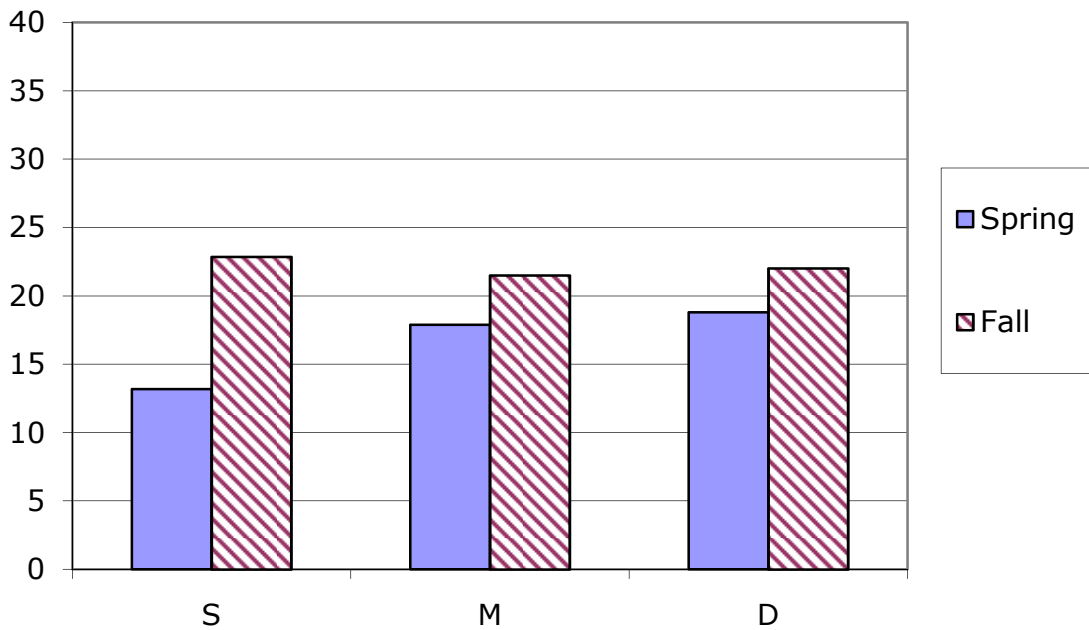

Salem Forest River 2003-2008 Average Salinity vs. Well Depth

Salem Forest River 2003-2008 Seasonal Average Salinity vs. Well Depth

Forest River, Salem, 2003-2008
Average salinity vs. depth and presence of Phragmites

Forest River, Salem, 2003-2008
Average salinity vs. presence of Phragmites

**Forest River, Salem, 2003-2008
Seasonal Average Salinity**