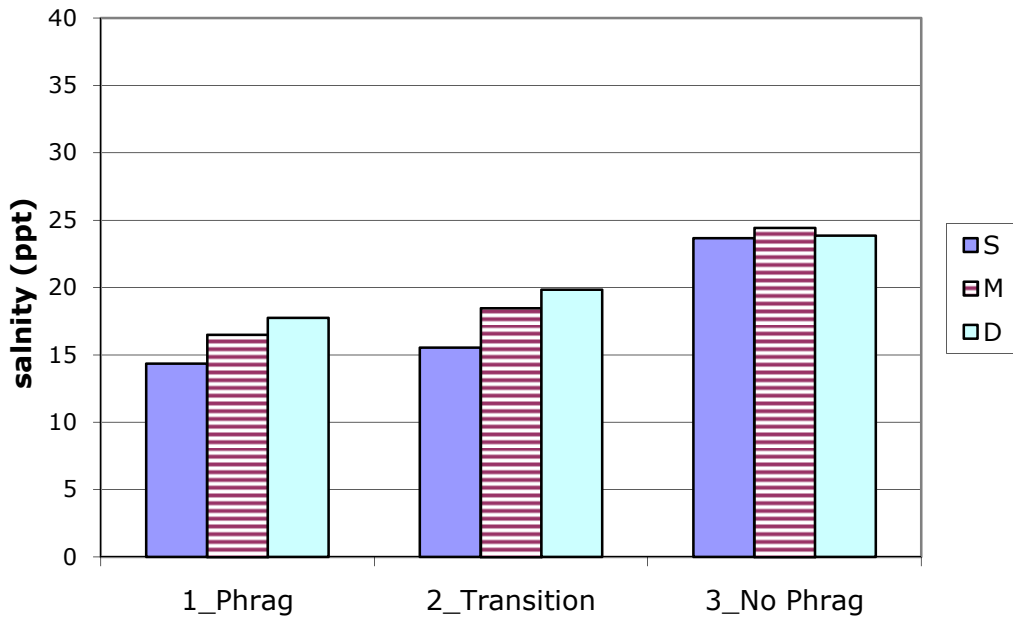

Salem Forest River 2003-2008 Average Salinity vs. Well Depth

Salem Forest River 2003-2008 Seasonal Average Salinity vs. Well Depth

Forest River, Salem, 2003-2008
Average salinity vs. depth and presence of Phragmites

Forest River, Salem, 2003-2008
Average salinity vs. presence of Phragmites

**Forest River, Salem, 2003-2008
Seasonal Average Salinity**