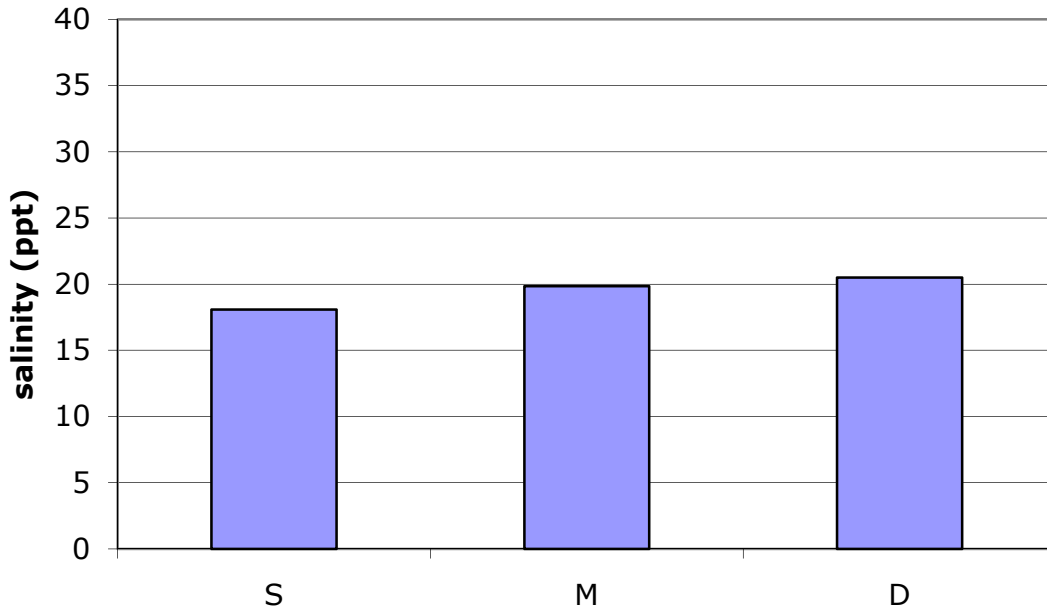

Salem Forest River 2003-2008 Average Salinity vs. Well Depth

Salem Forest River 2003-2008 Seasonal Average Salinity vs. Well Depth

Forest River, Salem, 2003-2008
Average salinity vs. depth and presence of Phragmites

Forest River, Salem, 2003-2008
Average salinity vs. presence of Phragmites

**Forest River, Salem, 2003-2008
Seasonal Average Salinity**