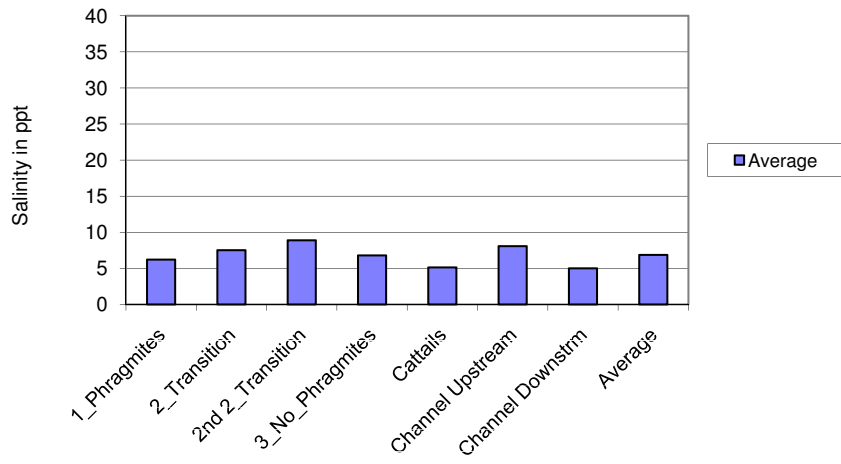

Salisbury RR bed 1998-2008 Average Salinity Vs. well location

Average Salinity in Salisbury by depth 1998-2008

Salisbury Average seasonal Salinity vs. Well Depth 1998-2008

**Average Salinity, Salisbury Rairoad bed Reference vs. Restricted**