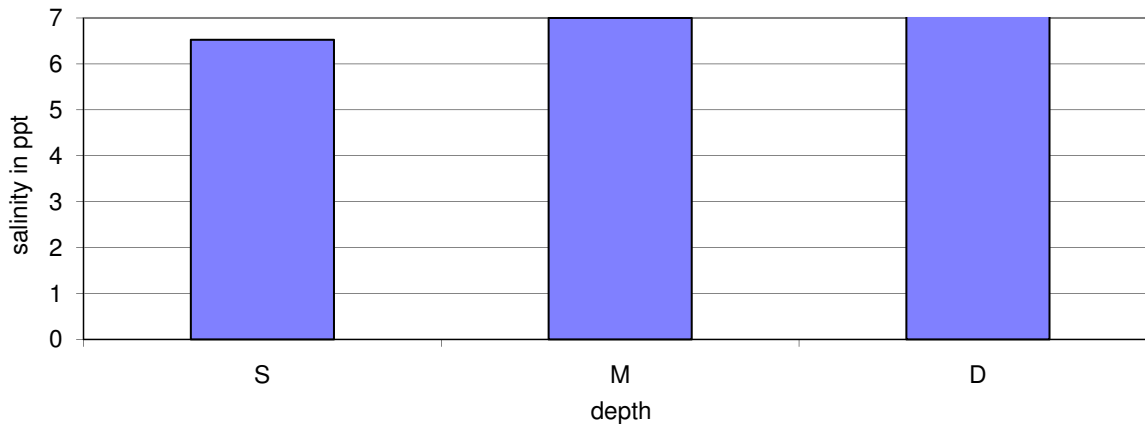

Salisbury RR bed 1998-2008 Average Salinity Vs. well location

Average Salinity in Salisbury by depth 1998-2008

Salisbury Average seasonal Salinity vs. Well Depth 1998-2008

**Average Salinity, Salisbury Rairoad bed Reference vs. Restricted**