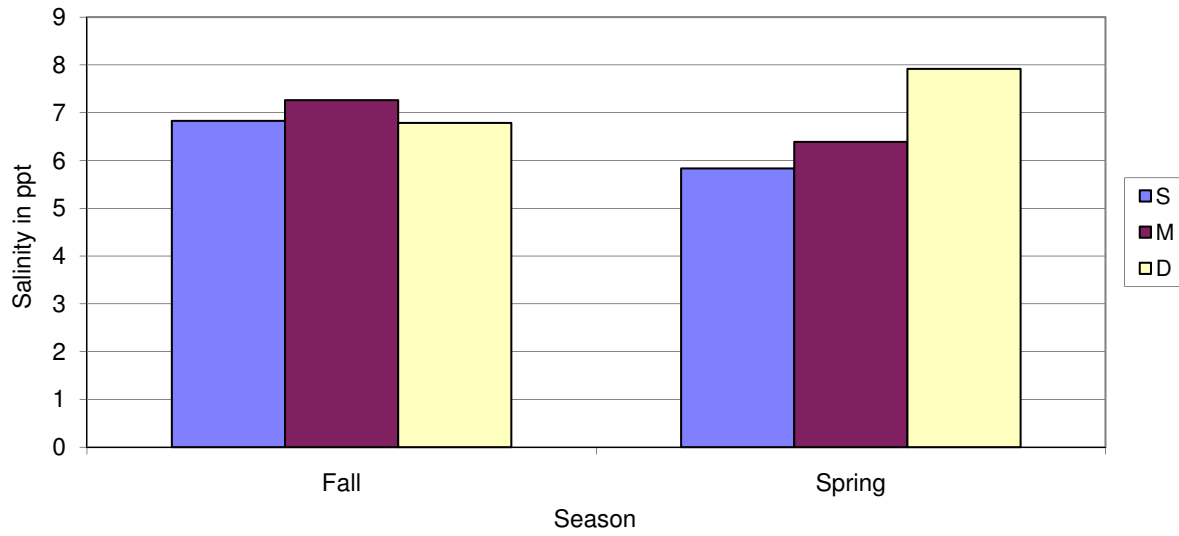

Salisbury RR bed 1998-2008 Average Salinity Vs. well location

Average Salinity in Salisbury by depth 1998-2008

Salisbury Average seasonal Salinity vs. Well Depth 1998-2008

**Average Salinity, Salisbury Rairoad bed Reference vs. Restricted**