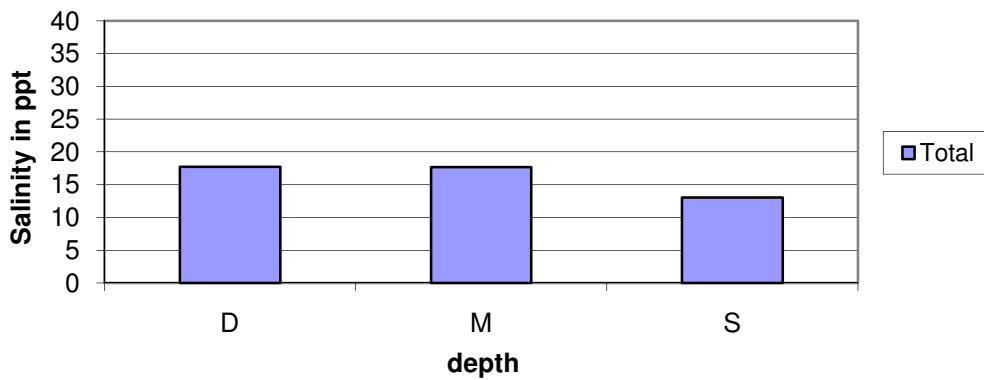

**Neponset Average Salinity vs Well site and depth
2005-2008**

Neponset Average Salinity by depth 2005-2008

Neponset Average Salinity vs vegetation type 2005-2008

Seasonal Comparison of Salinity Neponset Marsh 2005-2008