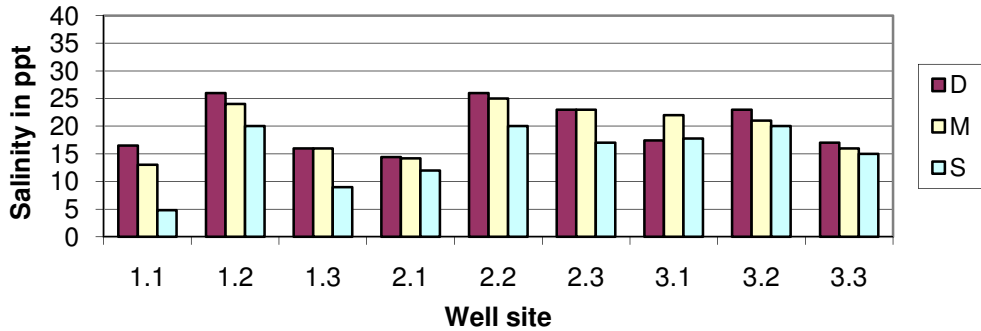

**Neponset Average Salinity vs Well site and depth
2005-2008**

Neponset Average Salinity by depth 2005-2008

Neponset Average Salinity vs vegetation type 2005-2008

Seasonal Comparison of Salinity Neponset Marsh 2005-2008