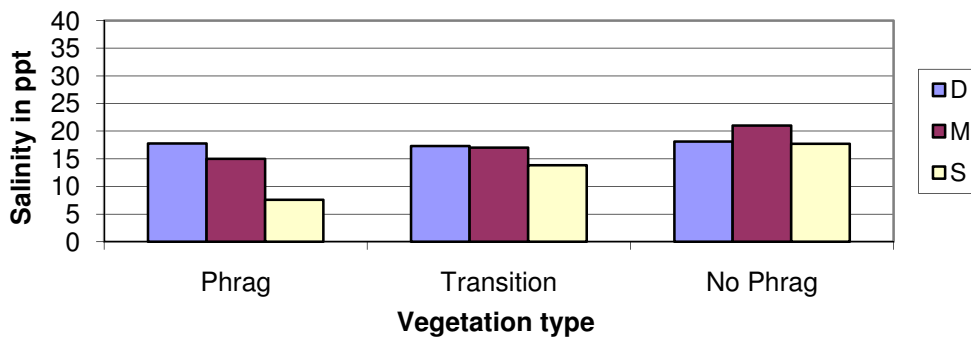

**Neponset Average Salinity vs Well site and depth
2005-2008**

Neponset Average Salinity by depth 2005-2008

Neponset Average Salinity vs vegetation type 2005-2008

Seasonal Comparison of Salinity Neponset Marsh 2005-2008