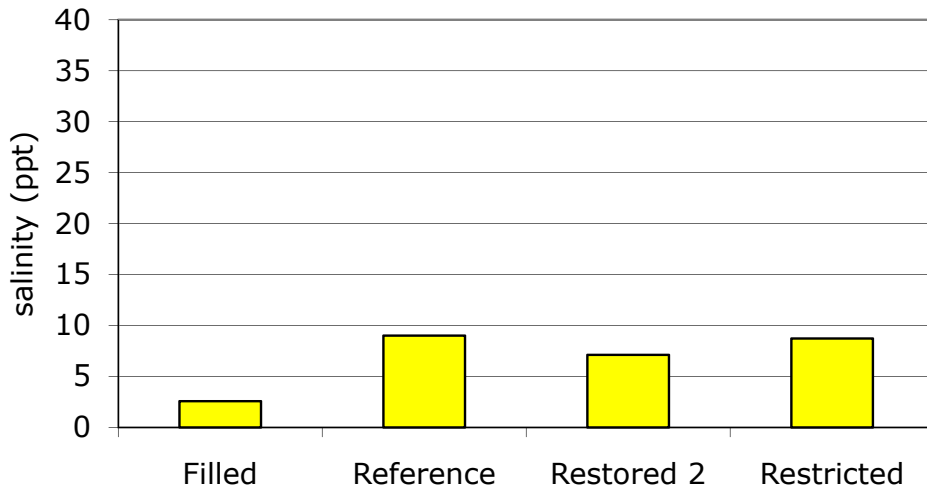

Joppa Flats 1998-2008  
Average Salinity vs. Site Treatment Status

Joppa Flats 1998-2008  
Average Salinity vs. Presence of Phragmites

Joppa Flats 1998-2008  
Average Salinity vs. Presence of Phragmites and Well  
Depth