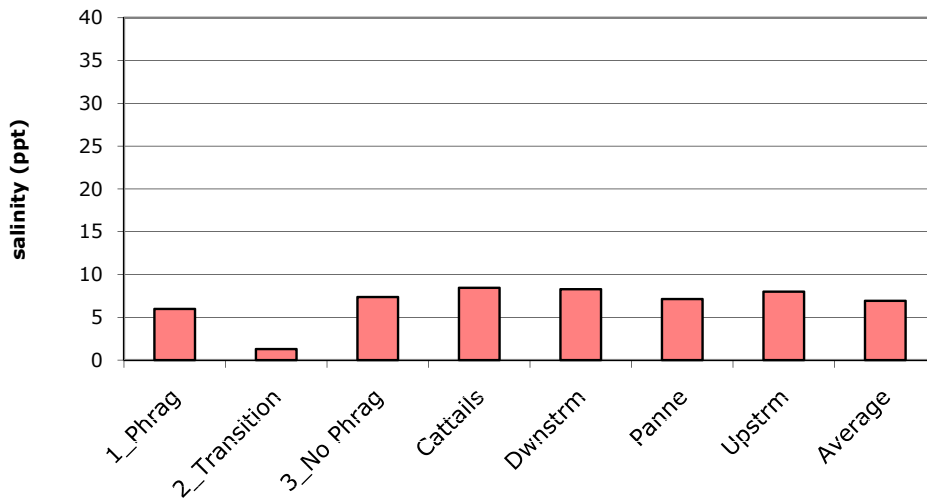

Joppa Flats 1998-2008  
Average Salinity vs. Site Treatment Status

Joppa Flats 1998-2008  
Average Salinity vs. Presence of Phragmites

Joppa Flats 1998-2008  
Average Salinity vs. Presence of Phragmites and Well  
Depth