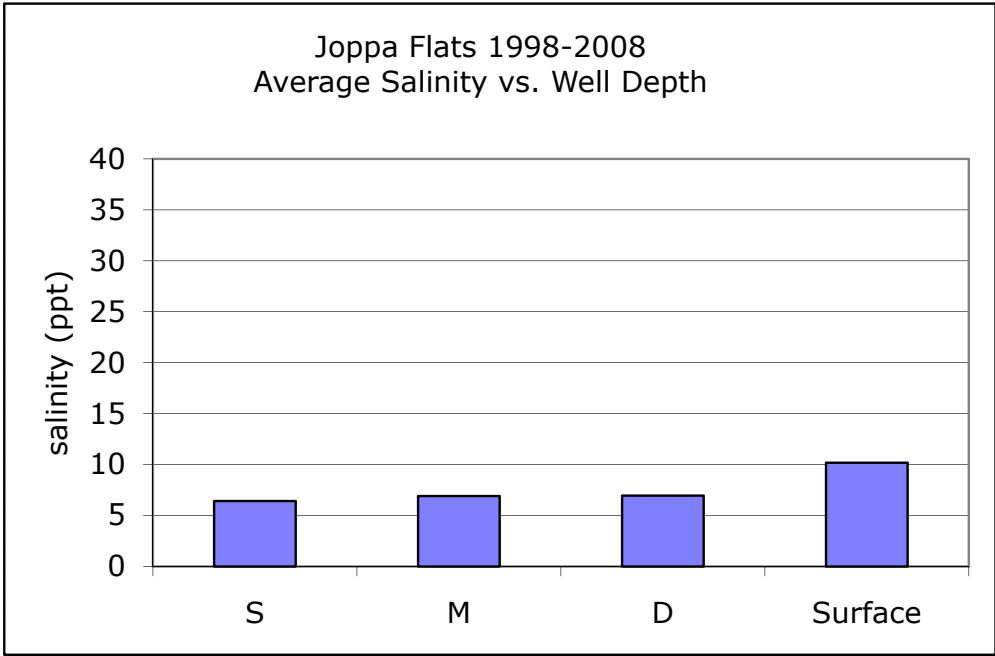

Joppa Flats 1998-2008  
Average Salinity vs. Site Treatment Status

Joppa Flats 1998-2008  
Average Salinity vs. Presence of Phragmites

Joppa Flats 1998-2008  
Average Salinity vs. Presence of Phragmites and Well  
Depth