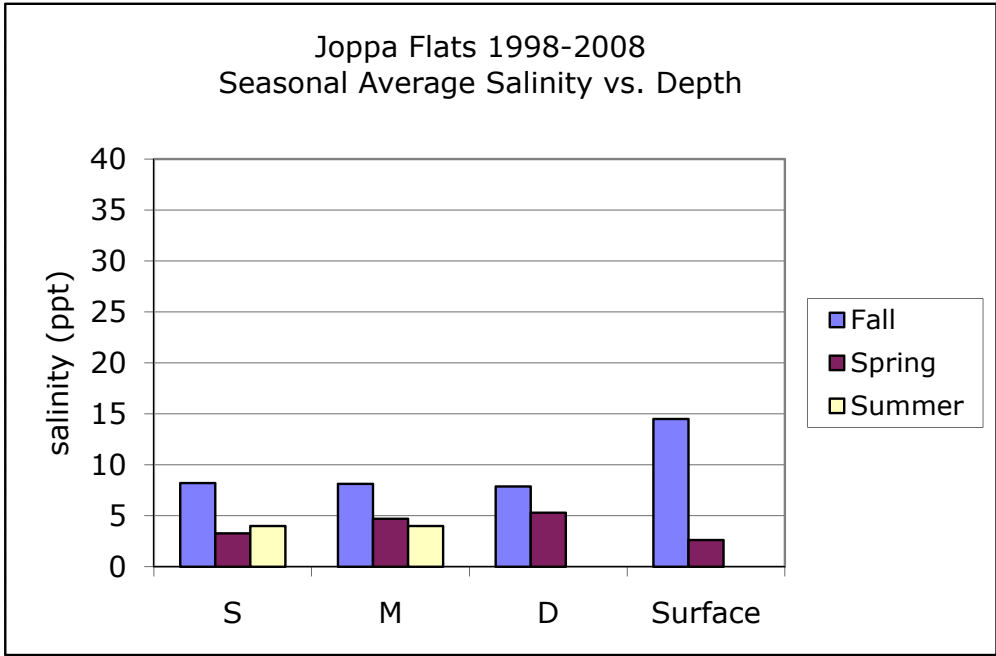

Joppa Flats 1998-2008  
Average Salinity vs. Site Treatment Status

Joppa Flats 1998-2008  
Average Salinity vs. Presence of Phragmites

Joppa Flats 1998-2008  
Average Salinity vs. Presence of Phragmites and Well  
Depth