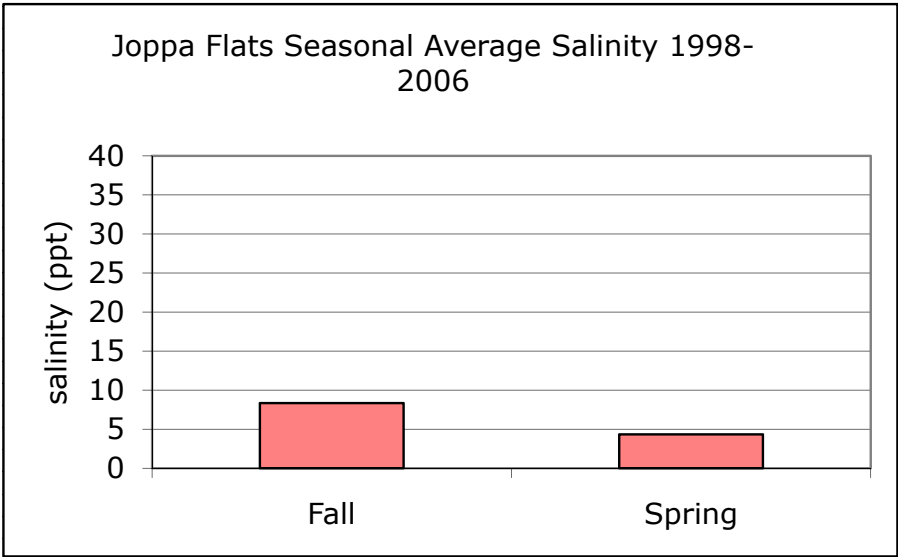

Joppa Flats 1998-2008  
Average Salinity vs. Site Treatment Status

Joppa Flats 1998-2008  
Average Salinity vs. Presence of Phragmites

Joppa Flats 1998-2008  
Average Salinity vs. Presence of Phragmites and Well  
Depth