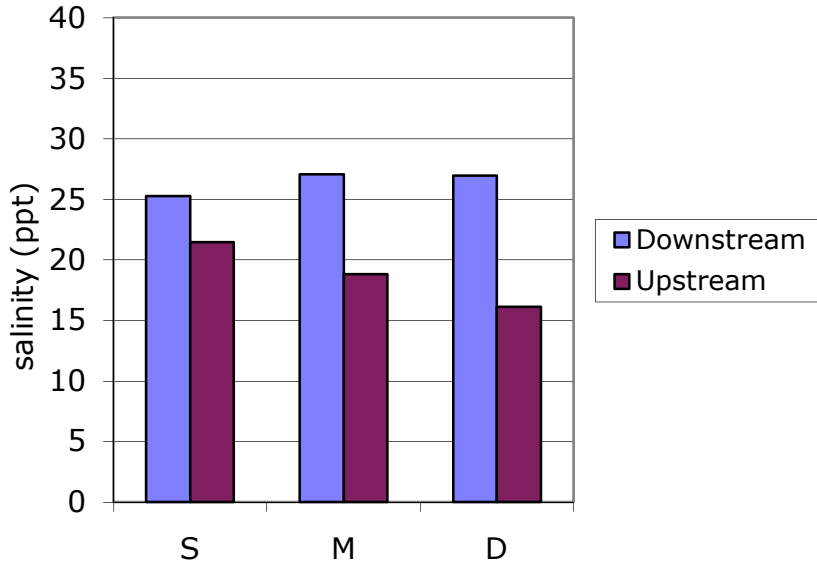

Littleneck Rd., Ipswich 1999-2008
Average Salinity Upstream and Downstream
vs. Well Depth

Littleneck Rd., Ipswich 1999-2008 Seasonal
Average Salinity vs. Well Depth