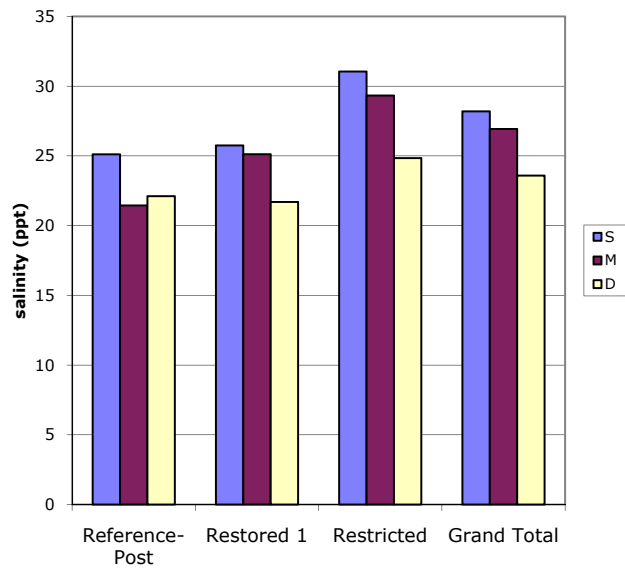

**Town Farm Rd., Ipswich 1996, 1998-2008
Average Salinity vs. Presence of Phragmites and
Well Depth**

**Town Farm Rd., Ipswich 1996,
1998-2008
Seasonal Average Salinity vs. Well Depth**