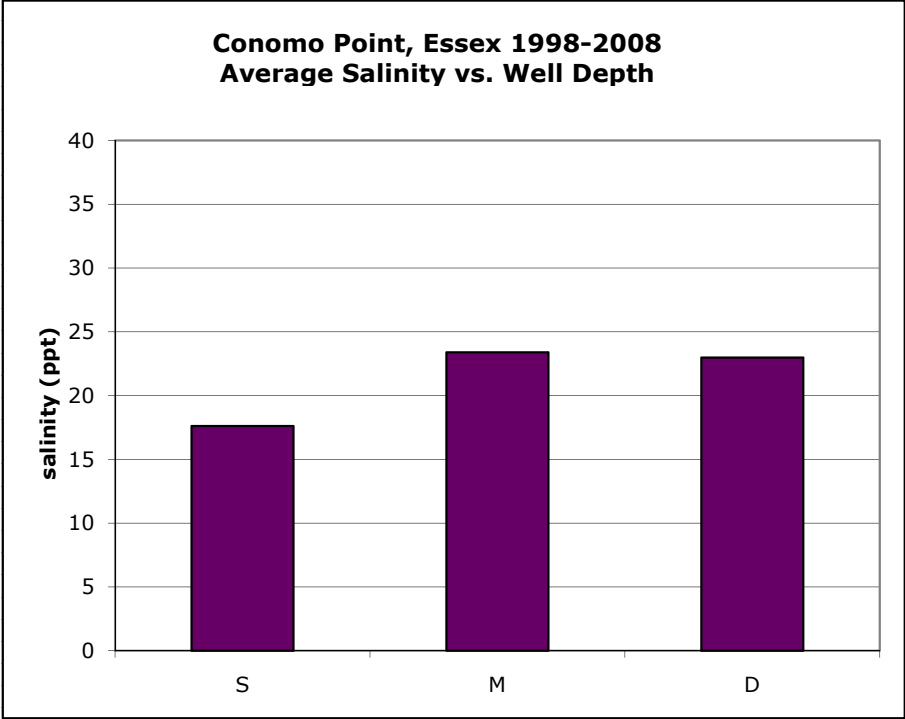

Conomo Point, Essex 1998-2008 Average salinity vs. Presence of Phragmites and Site Treatment Status

Conomo Point, Essex 1998-2008 Seasonal Average Salinity

**Conomo Point, Essex 1996-2008
Average Salinity vs. Presence of Phragmites**

**Conomo Point, Essex 1998-2008
Average Salinity vs. Presence of Phragmites and
Well Depth**