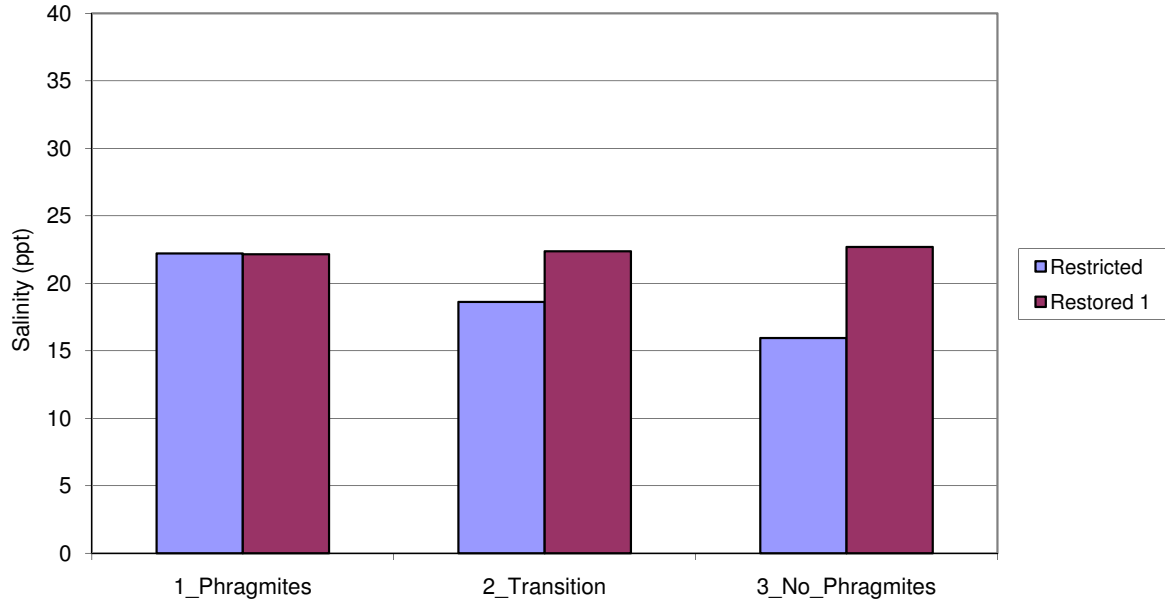

Conomo Point, Essex 1998-2008 Average salinity vs. Presence of Phragmites and Site Treatment Status

Conomo Point, Essex 1998-2008 Seasonal Average Salinity

**Conomo Point, Essex 1996-2008
Average Salinity vs. Presence of Phragmites**

**Conomo Point, Essex 1998-2008
Average Salinity vs. Presence of Phragmites and
Well Depth**