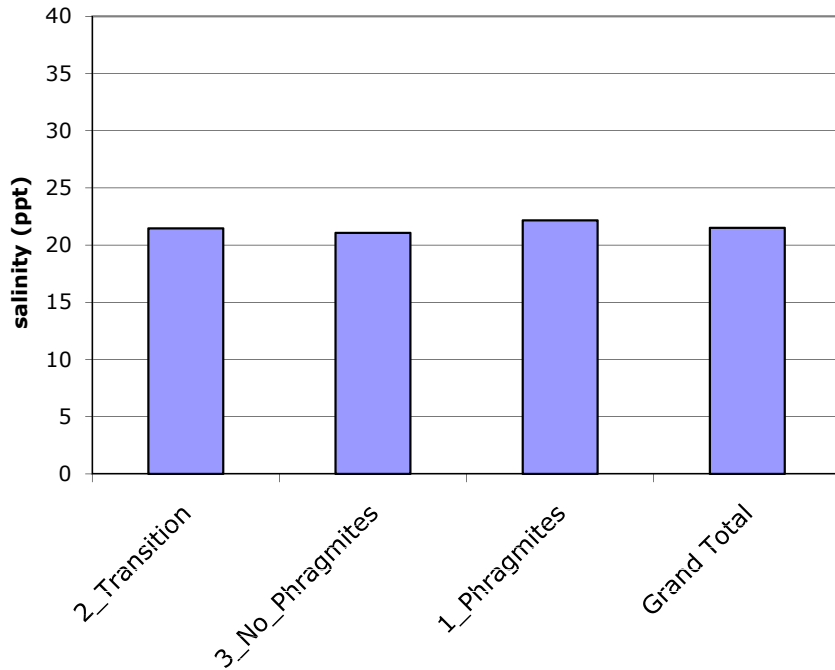

Conomo Point, Essex 1998-2008 Average salinity vs. Presence of Phragmites and Site Treatment Status

Conomo Point, Essex 1998-2008 Seasonal Average Salinity

**Conomo Point, Essex 1996-2008
Average Salinity vs. Presence of Phragmites**

**Conomo Point, Essex 1998-2008
Average Salinity vs. Presence of Phragmites and
Well Depth**