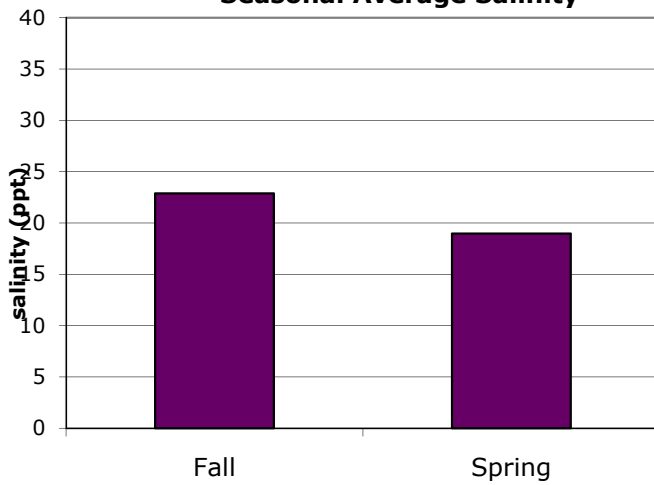

Conomo Point, Essex 1998-2008 Average salinity vs. Presence of Phragmites and Site Treatment Status

Conomo Point, Essex 1998-2008 Seasonal Average Salinity

**Conomo Point, Essex 1996-2008
Average Salinity vs. Presence of Phragmites**

**Conomo Point, Essex 1998-2008
Average Salinity vs. Presence of Phragmites and
Well Depth**