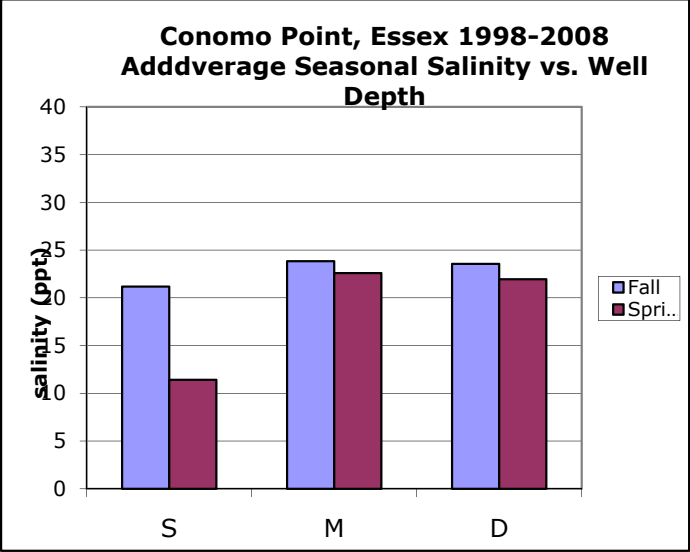

Conomo Point, Essex 1998-2008 Average salinity vs. Presence of Phragmites and Site Treatment Status

Conomo Point, Essex 1998-2008 Seasonal Average Salinity

**Conomo Point, Essex 1996-2008
Average Salinity vs. Presence of Phragmites**

**Conomo Point, Essex 1998-2008
Average Salinity vs. Presence of Phragmites and
Well Depth**