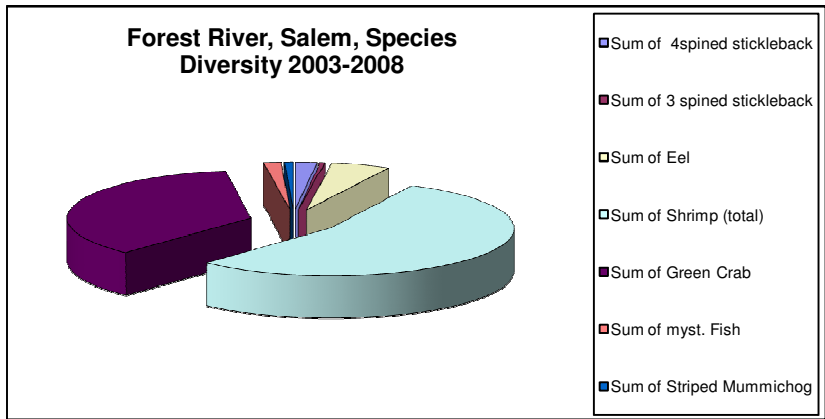

Forest River, Salem, MA Average # of Mummichogs Upstream Vs. Downstream 2003-2008

Forest River, Salem, MA Seasonal Comparison Average # of Mummichogs 2003-2008

Forest River Salem Average Mummichog Volume 2003-2008

Forest River Salem, MA Average Volume Mummichogs Seasonal Comparison

Forest River, Salem Percent Frequency of Different Species 2003-2008

Species Diversity at Winter Island, Salem
6/9/2006

Winter Island Seasonal Comparison