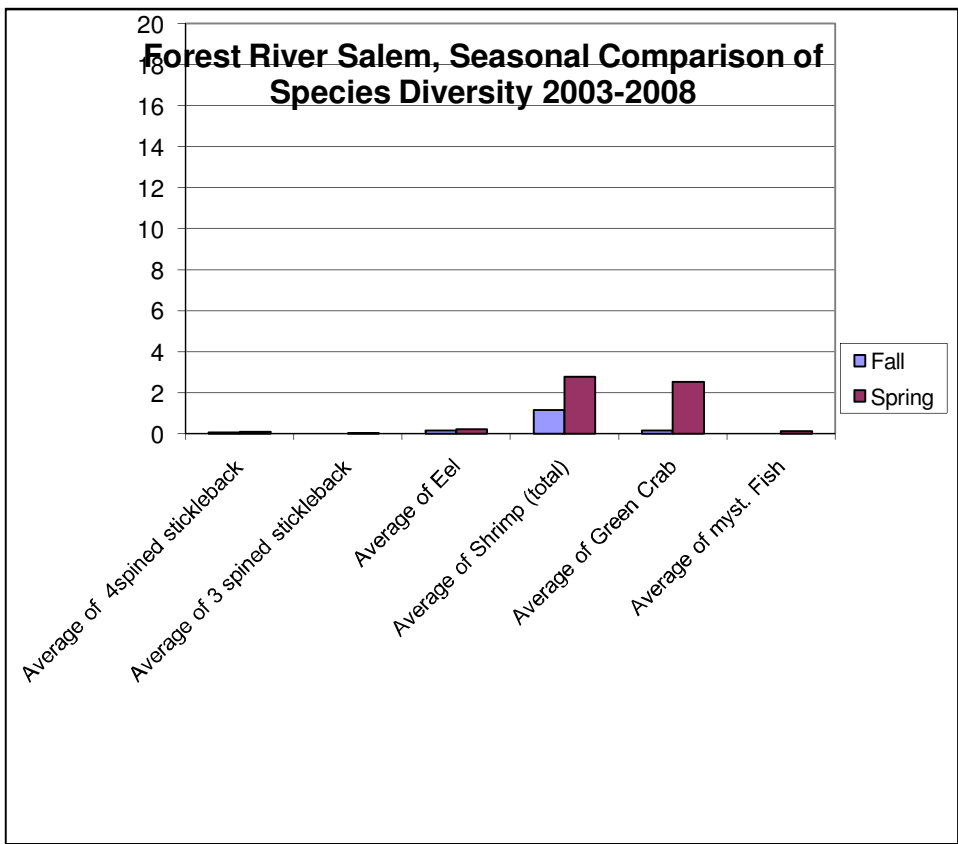

Forest River, Salem, MA Average # of Mummichogs Upstream Vs. Downstream 2003-2008

Forest River, Salem, MA Seasonal Comparison Average # of Mummichogs 2003-2008

Forest River Salem Average Mummichog Volume 2003-2008

Forest River Salem, MA Average Volume Mummichogs Seasonal Comparison

Forest River, Salem Percent Frequency of Different Species 2003-2008

Species Diversity at Winter Island, Salem
6/9/2006

Winter Island Seasonal Comparison