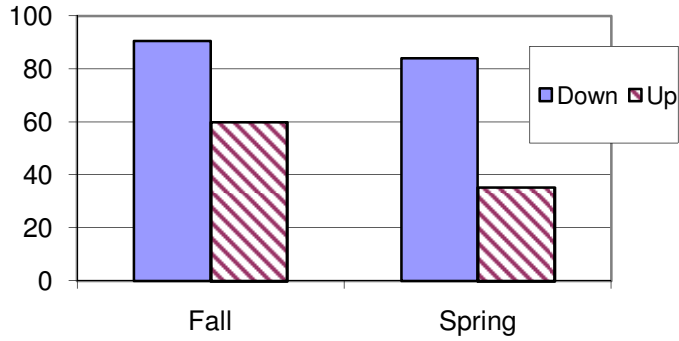

Forest River, Salem, MA Average # of Mummichogs Upstream Vs. Downstream 2003-2008

Forest River, Salem, MA Seasonal Comparison Average # of Mummichogs 2003-2008

Forest River Salem Average Mummichog Volume 2003-2008