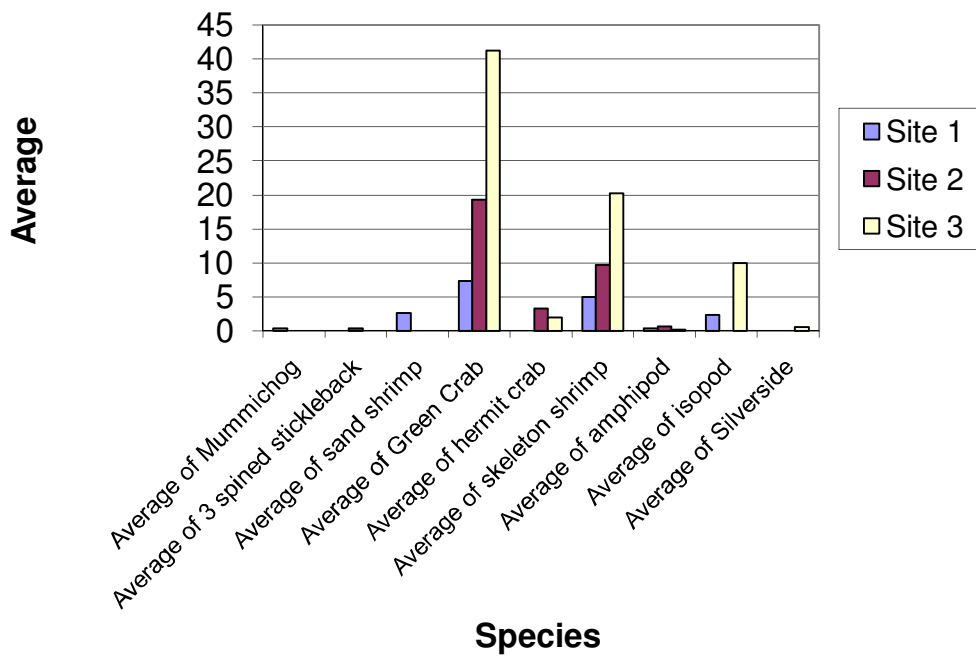

Forest River Salem, MA Average Volume Mummichogs Seasonal Comparison

Forest River, Salem Percent Frequency of Different Species 2003-2008

Species Diversity at Winter Island, Salem
6/9/2006

Winter Island Seasonal Comparison