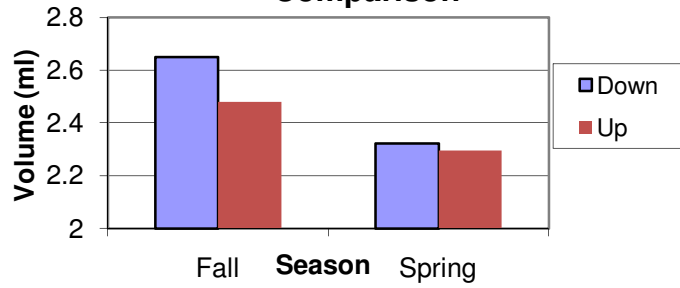

Forest River Salem, MA Average Volume Mummichogs Seasonal Comparison