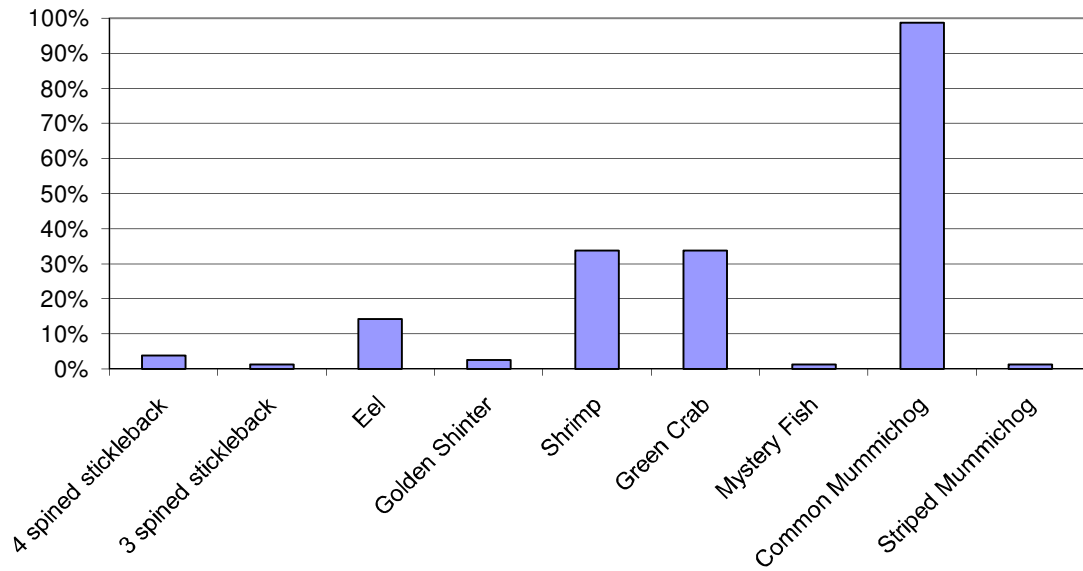

Forest River, Salem, MA Average # of Mummichogs Upstream Vs. Downstream 2003-2008

Forest River, Salem, MA Seasonal Comparison Average # of Mummichogs 2003-2008

Forest River Salem Average Mummichog Volume 2003-2008

Forest River Salem, MA Average Volume Mummichogs Seasonal Comparison

Forest River, Salem Percent Frequency of Different Species 2003-2008

Species Diversity at Winter Island, Salem
6/9/2006

Winter Island Seasonal Comparison