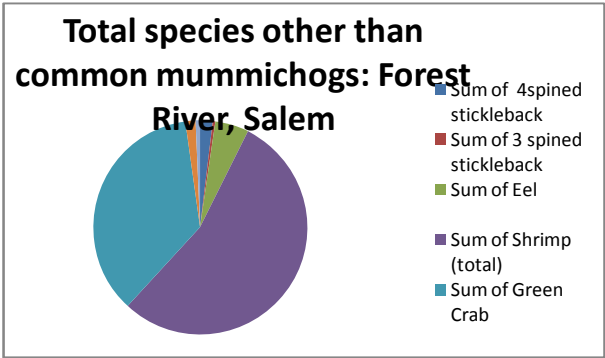

Forest River, Salem, MA Average # of Mummichogs Upstream Vs. Downstream 2003-2008

Forest River, Salem, MA Seasonal Comparison Average # of Mummichogs 2003-2008

Forest River Salem Average Mummichog Volume 2003-2008

Forest River Salem, MA Average Volume Mummichogs Seasonal Comparison

Forest River, Salem Percent Frequency of Different Species 2003-2008

Species Diversity at Winter Island, Salem
6/9/2006

Winter Island Seasonal Comparison