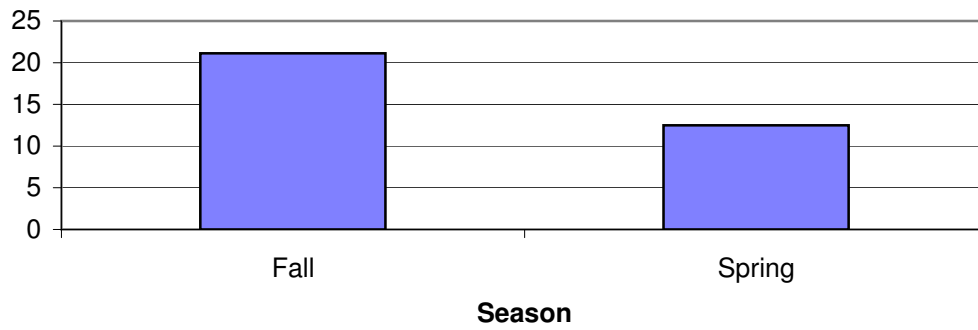

Salisbury RR Bed Average # Mummichogs vs. location 1998-2002

Salisbury RR. Bed Average Number of Mummichogs vs. Season 1998-2002

Salisbury RR. Bed Average # of Mummichogs vs. Season and Area 1998-2002

Salisbury RR Bed Mummichog Average Volume vs. Season and Area 1998-2002

Salisbury R.R. Bed Percent Frequencies of Different Species 1998-2002

■ down
■ up