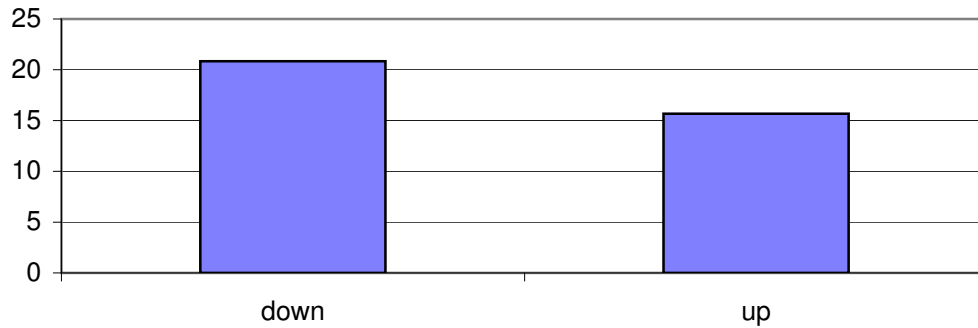

Salisbury RR Bed Average # Mummichogs vs. location 1998-2002

Salisbury RR. Bed Average Number of Mummichogs vs. Season 1998-2002

Salisbury RR. Bed Average # of Mummichogs vs. Season and Area 1998-2002

Salisbury RR Bed Mummichog Average Volume vs. Season and Area 1998-2002

Salisbury R.R. Bed Percent Frequencies of Different Species 1998-2002

■ down
■ up