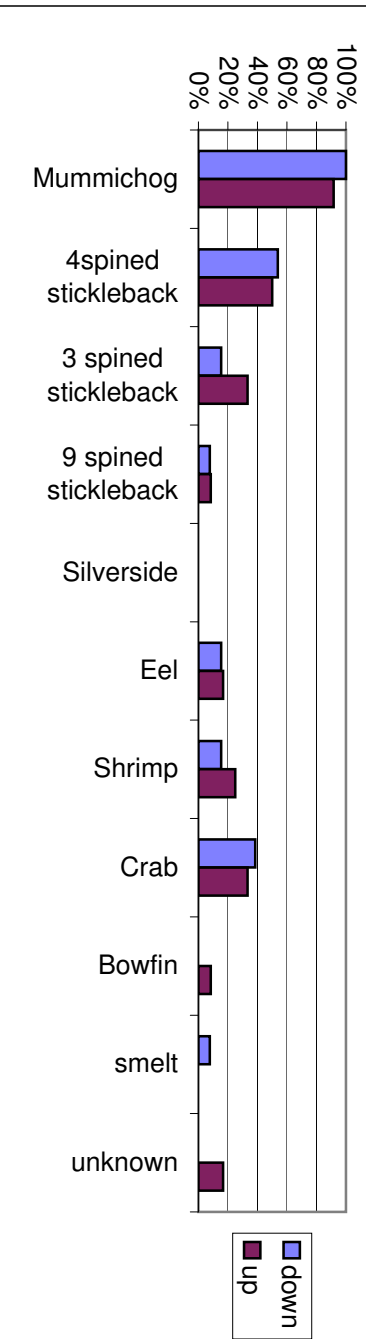

Salisbury RR Bed Average # Mummichogs vs. location 1998-2002

Salisbury RR. Bed Average Number of Mummichogs vs. Season 1998-2002

Salisbury RR. Bed Average # of Mummichogs vs. Season and Area 1998-2002

Salisbury RR Bed Mummichog Average Volume vs. Season and Area 1998-2002

Salisbury R.R. Bed Percent Frequencies of Different Species 1998-2002

■ down
■ up