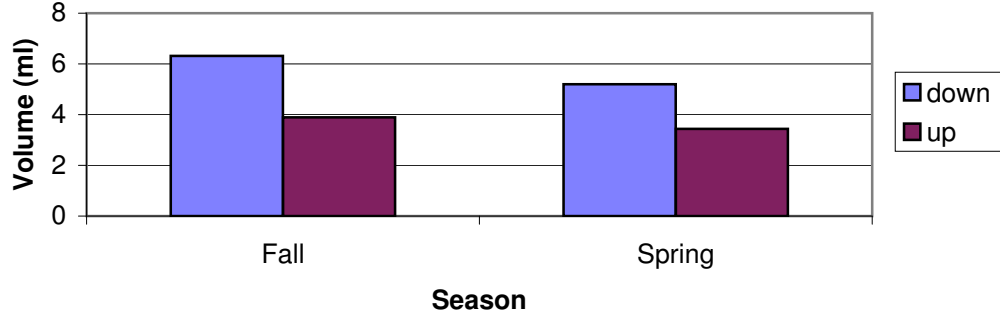

Salisbury RR Bed Average # Mummichogs vs. location 1998-2002

Salisbury RR. Bed Average Number of Mummichogs vs. Season 1998-2002

Salisbury RR. Bed Average # of Mummichogs vs. Season and Area 1998-2002

Salisbury RR Bed Mummichog Average Volume vs. Season and Area 1998-2002

Salisbury R.R. Bed Percent Frequencies of Different Species 1998-2002

■ down
■ up