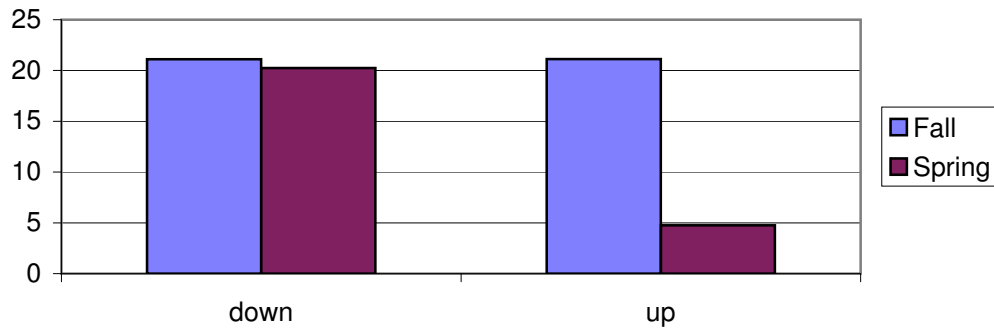

Salisbury RR Bed Average # Mummichogs vs. location 1998-2002

Salisbury RR. Bed Average Number of Mummichogs vs. Season 1998-2002

Salisbury RR. Bed Average # of Mummichogs vs. Season and Area 1998-2002

Salisbury RR Bed Mummichog Average Volume vs. Season and Area 1998-2002

Salisbury R.R. Bed Percent Frequencies of Different Species 1998-2002

■ down
■ up