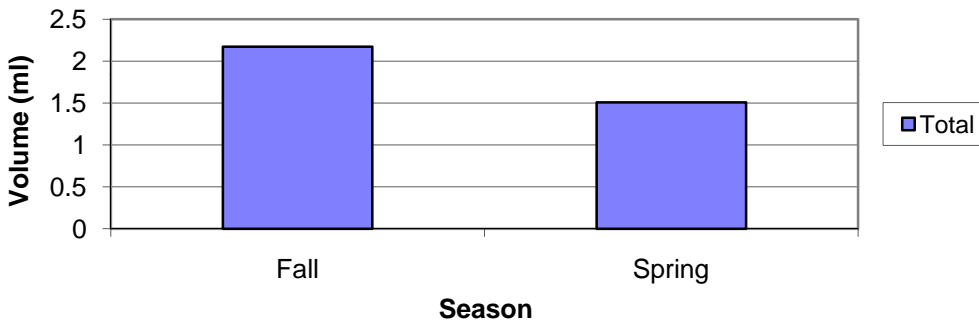

Rowley, MA Average number of Mummichogs vs. Season 1996-2007

Rowley, MA Average Volume of Mummichogs vs. Season 1996-2007

Average Mummichog Volumes in the fall by year at Batchelder's Landing, Rowley, MA