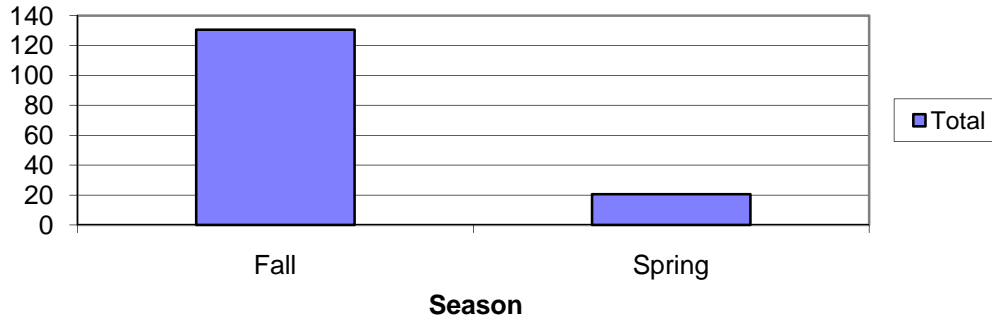

Rowley, MA Average number of Mummichogs vs. Season 1996-2007

Rowley, MA Average Volume of Mummichogs vs. Season 1996-2007

Average Mummichog Volumes in the fall by year at Batchelder's Landing, Rowley, MA