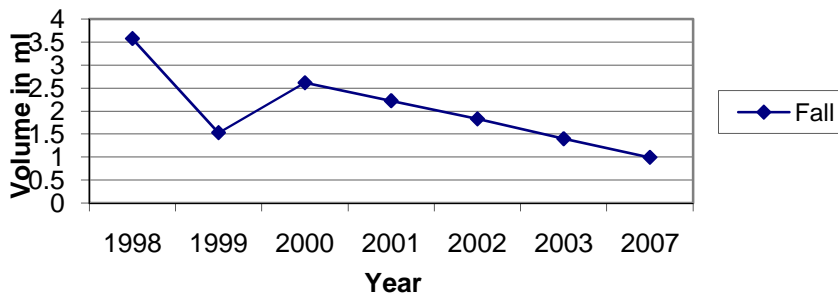

Rowley, MA Average number of Mummichogs vs. Season 1996-2007

Rowley, MA Average Volume of Mummichogs vs. Season 1996-2007

Average Mummichog Volumes in the fall by year at Batchelder's Landing, Rowley, MA