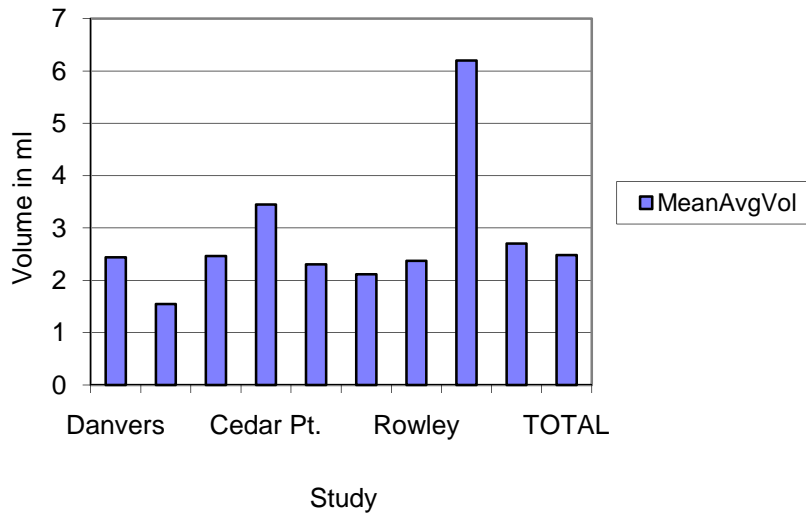

Rowley, MA Average number of Mummichogs vs. Season 1996-2007

Rowley, MA Average Volume of Mummichogs vs. Season 1996-2007

Average Mummichog Volumes in the fall by year at Batchelder's Landing, Rowley, MA

Mean Average Volume 1996- 2003

Rowley, MA Percent Frequency of Different Species 1996-2007